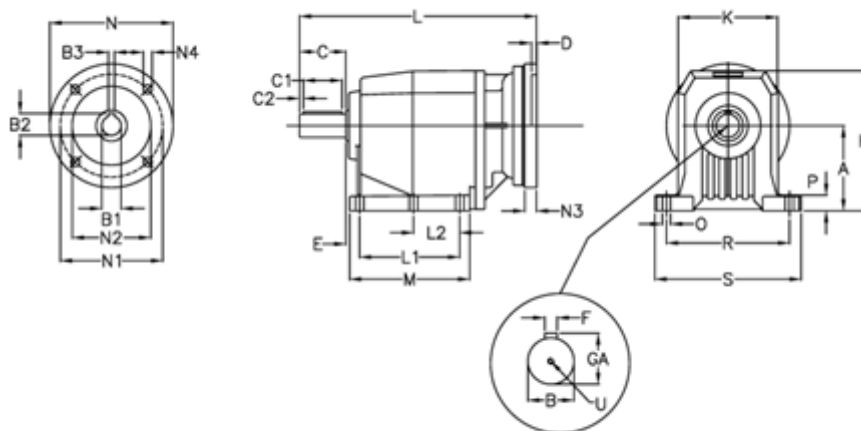

# Data Sheet

Article number: 40600700751260  
Description: Helical gearbox  
C702P-7,5-P180B5

## Measures

A = 210	D = 6.0	L2 = 0.0	P = 30
B = 60	E = 25	M = 222.0	R = 300
B1 = 48	F = 18	N = 350	S = 350
B2 = 51.8	GA = 64.0	N1 = 300	U = M20x42
B3 = 14	H = 349	N2 = 250	
C = 120	K = 262	N3 = 23	
C1 = 90	L = 575.0	N4 = 18	
C2 = 15	L1 = 165.0	O = 22	